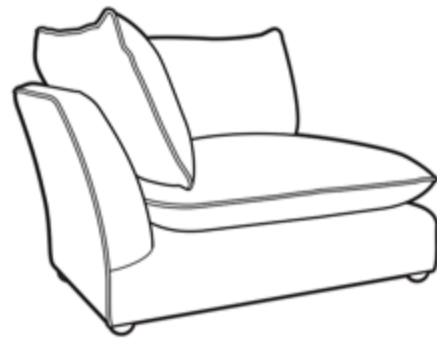

DARIO SOFAS AND UNITS

SOFAS

DARIO 225cm LARGE SOFA
W225cmxD99cmxH90cm

DARIO 205cm MEDIUM SOFA
W205cmxD99cmxH90cm

DARIO 185cm COMPACT SOFA
W185cmxD99cmxH90cm

DARIO 135cm CUDDLER SOFA
W135cmxD99cmxH90cm

UNITS AND FOOTSTOOL

DARIO 202cm LARGE ARM UNIT
W202cmxD99cmxH90cm

DARIO 112cm SINGLE ARM UNIT
W112cmxD99cmxH90cm

DARIO 90cm SINGLE UNIT
W90cmxD99cmxH90cm

DARIO 99cm CORNER UNIT
W99cmxD99cmxH90cm

DARIO 75cm FOOTSTOOL
W75cmxD75cmxH46cm

FEATURES

1. LUXURIOUS SUPPORTIVE COMFORT FROM FOAM/FEATHER PRIMALUX SEAT CUSHIONS.
2. BACK AND ARM CUSHIONS ARE DUCK FEATHER/FIBRE MIX, SUSTAINABLY SOURCED.
3. AVAILABLE AS BOTH SOFAS AND UNITS
4. FOOT TYPE - LOW METAL DOME WITH TITANIUM FINISH.