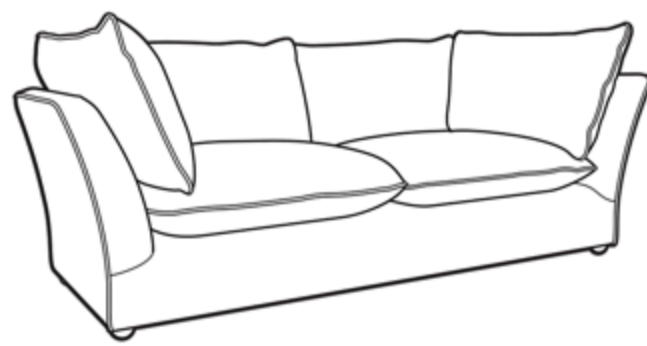

DARIO SOFAS AND UNITS

SOFAS

DARIO 225cm LARGE SOFA
W225cmxD99cmxH90cm

DARIO 205cm MEDIUM SOFA
W205cmxD99cmxH90cm

DARIO 185cm COMPACT SOFA
W185cmxD99cmxH90cm

DARIO 135cm CUDDLER SOFA
W135cmxD99cmxH90cm

UNITS AND FOOTSTOOL

DARIO 202cm LARGE ARM UNIT
W202cmxD99cmxH90cm

DARIO 112cm SINGLE ARM UNIT
W112cmxD99cmxH90cm

DARIO 90cm SINGLE UNIT
W90cmxD99cmxH90cm

DARIO 99cm CORNER UNIT
W99cmxD99cmxH90cm

DARIO 75cm FOOTSTOOL
W75cmxD75cmxH46cm

FEATURES

1. LUXURIOUS SUPPORTIVE COMFORT FROM FOAM/FEATHER PRIMALUX SEAT CUSHIONS.
2. BACK AND ARM CUSHIONS ARE DUCK FEATHER/FIBRE MIX, SUSTAINABLY SOURCED.
3. AVAILABLE AS BOTH SOFAS AND UNITS
4. FOOT TYPE - LOW METAL DOME WITH TITANIUM FINISH.