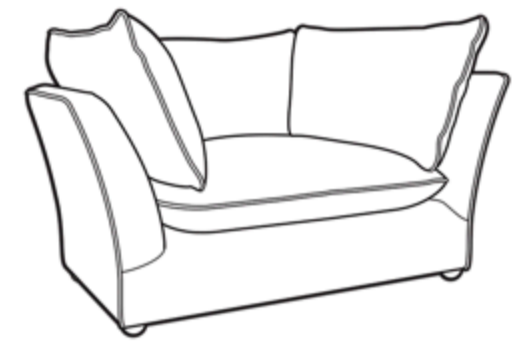

DARIO SOFAS AND UNITS

SOFAS

DARIO 225cm LARGE SOFA
W225cmxD99cmxH90cm

DARIO 205cm MEDIUM SOFA
W205cmxD99cmxH90cm

DARIO 185cm COMPACT SOFA
W185cmxD99cmxH90cm

DARIO 135cm CUDDLER SOFA
W135cmxD99cmxH90cm

UNITS AND FOOTSTOOL

DARIO 202cm LARGE ARM UNIT
W202cmxD99cmxH90cm

DARIO 112cm SINGLE ARM UNIT
W112cmxD99cmxH90cm

DARIO 90cm SINGLE UNIT
W90cmxD99cmxH90cm

DARIO 99cm CORNER UNIT
W99cmxD99cmxH90cm

DARIO 75cm FOOTSTOOL
W75cmxD75cmxH46cm

FEATURES

1. LUXURIOUS SUPPORTIVE COMFORT FROM FOAM/FEATHER PRIMALUX SEAT CUSHIONS.
2. BACK AND ARM CUSHIONS ARE DUCK FEATHER/FIBRE MIX, SUSTAINABLY SOURCED.
3. AVAILABLE AS BOTH SOFAS AND UNITS
4. FOOT TYPE - LOW METAL DOME WITH TITANIUM FINISH.