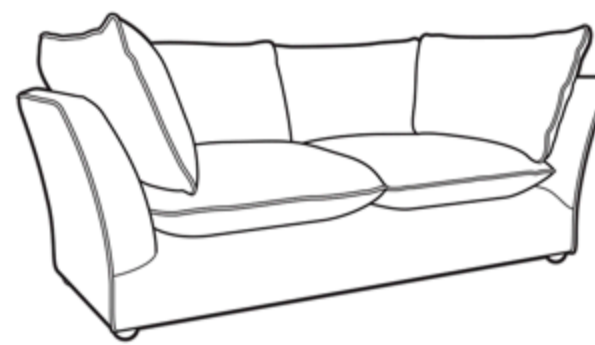

DARIO SOFAS AND UNITS

SOFAS

DARIO 225cm LARGE SOFA
W225cmxD99cmxH90cm

DARIO 205cm MEDIUM SOFA
W205cmxD99cmxH90cm

DARIO 185cm COMPACT SOFA
W185cmxD99cmxH90cm

DARIO 135cm CUDDLER SOFA
W135cmxD99cmxH90cm

UNITS AND FOOTSTOOL

DARIO 202cm LARGE ARM UNIT
W202cmxD99cmxH90cm

DARIO 112cm SINGLE ARM UNIT
W112cmxD99cmxH90cm

DARIO 90cm SINGLE UNIT
W90cmxD99cmxH90cm

DARIO 99cm CORNER UNIT
W99cmxD99cmxH90cm

DARIO 75cm FOOTSTOOL
W75cmxD75cmxH46cm

FEATURES

1. LUXURIOUS SUPPORTIVE COMFORT FROM FOAM/FEATHER PRIMALUX SEAT CUSHIONS.
2. BACK AND ARM CUSHIONS ARE DUCK FEATHER/FIBRE MIX, SUSTAINABLY SOURCED.
3. AVAILABLE AS BOTH SOFAS AND UNITS
4. FOOT TYPE - LOW METAL DOME WITH TITANIUM FINISH.