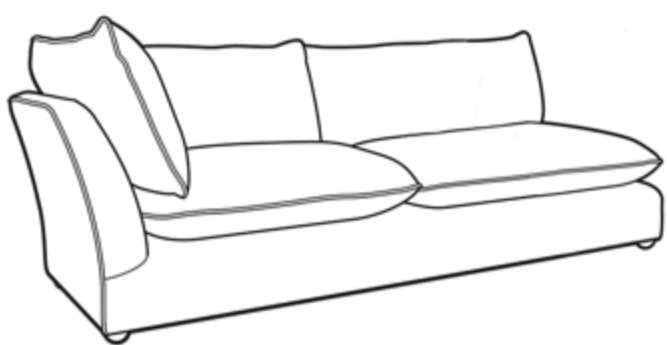

DARIO SOFAS AND UNITS

SOFAS

DARIO 225cm LARGE SOFA
W225cmxD99cmxH90cm

DARIO 205cm MEDIUM SOFA
W205cmxD99cmxH90cm

DARIO 185cm COMPACT SOFA
W185cmxD99cmxH90cm

DARIO 135cm CUDDLER SOFA
W135cmxD99cmxH90cm

UNITS AND FOOTSTOOL

DARIO 202cm LARGE ARM UNIT
W202cmxD99cmxH90cm

DARIO 112cm SINGLE ARM UNIT
W112cmxD99cmxH90cm

DARIO 90cm SINGLE UNIT
W90cmxD99cmxH90cm

DARIO 99cm CORNER UNIT
W99cmxD99cmxH90cm

DARIO 75cm FOOTSTOOL
W75cmxD75cmxH46cm

FEATURES

1. LUXURIOUS SUPPORTIVE COMFORT FROM FOAM/FEATHER PRIMALUX SEAT CUSHIONS.
2. BACK AND ARM CUSHIONS ARE DUCK FEATHER/FIBRE MIX, SUSTAINABLY SOURCED.
3. AVAILABLE AS BOTH SOFAS AND UNITS
4. FOOT TYPE - LOW METAL DOME WITH TITANIUM FINISH.