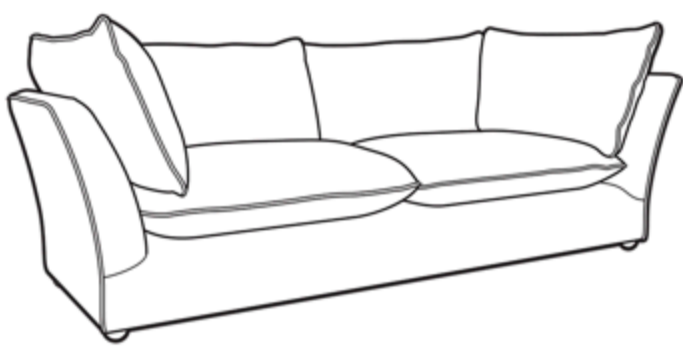

DARIO SOFAS AND UNITS

SOFAS

DARIO 225cm LARGE SOFA
W225cmxD99cmxH90cm

DARIO 205cm MEDIUM SOFA
W205cmxD99cmxH90cm

DARIO 185cm COMPACT SOFA
W185cmxD99cmxH90cm

DARIO 135cm CUDDLER SOFA
W135cmxD99cmxH90cm

UNITS AND FOOTSTOOL

DARIO 202cm LARGE ARM UNIT
W202cmxD99cmxH90cm

DARIO 112cm SINGLE ARM UNIT
W112cmxD99cmxH90cm

DARIO 90cm SINGLE UNIT
W90cmxD99cmxH90cm

DARIO 99cm CORNER UNIT
W99cmxD99cmxH90cm

DARIO 75cm FOOTSTOOL
W75cmxD75cmxH46cm

FEATURES

1. LUXURIOUS SUPPORTIVE COMFORT FROM FOAM/FEATHER PRIMALUX SEAT CUSHIONS.
2. BACK AND ARM CUSHIONS ARE DUCK FEATHER/FIBRE MIX, SUSTAINABLY SOURCED.
3. AVAILABLE AS BOTH SOFAS AND UNITS
4. FOOT TYPE - LOW METAL DOME WITH TITANIUM FINISH.