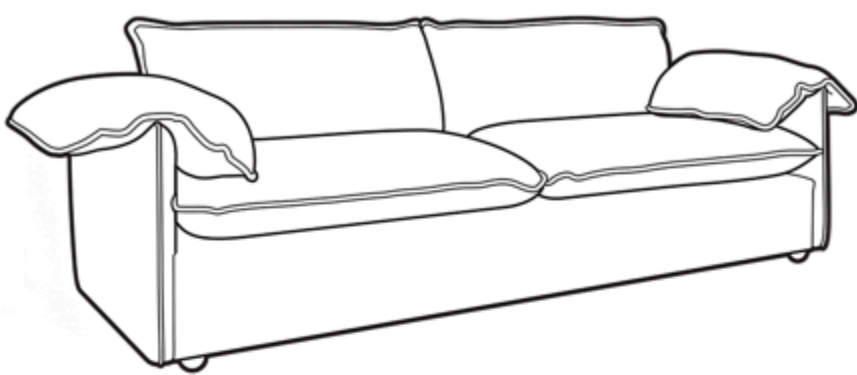

CLOUD SOFAS

SOFAS & FOOTSTOOL

CLOUD 250cm GRAND SOFA
W250cmxD105cmxH90cm

CLOUD 230cm LARGE SOFA
W230cmxD105cmxH90cm

CLOUD 210cm MEDIUM SOFA
W210cmxD105cmxH90cm

CLOUD 190cm COMPACT SOFA
W190cmxD105cmxH90cm

CLOUD 150cm CUDDLER
W150cmxD105cmxH90cm

CLOUD 75cm SQUARE FOOTSTOOL
W75cmxD75cmxH46cm

FEATURES

1. LUXURIOUS SUPPORTIVE COMFORT FROM FOAM/FEATHER PRIMALUX SEAT CUSHIONS.
2. BACK AND ARM CUSHIONS ARE DUCK FEATHER/FIBRE MIX, SUSTAINABLY SOURCED.
3. CONTEMPORARY STYLING FOR ANY INTERIOR
4. FOOT TYPE - LOW METAL DOME WITH TITANIUM FINISH.