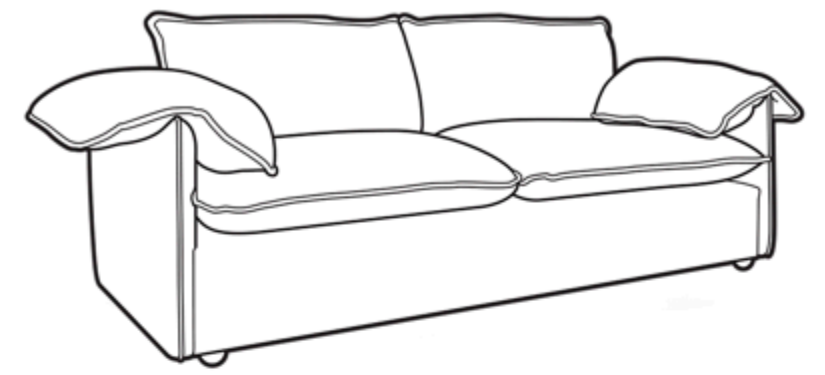

CLOUD SOFAS

SOFAS & FOOTSTOOL

CLOUD 250cm GRAND SOFA
W250cmxD105cmxH90cm

CLOUD 230cm LARGE SOFA
W230cmxD105cmxH90cm

CLOUD 210cm MEDIUM SOFA
W210cmxD105cmxH90cm

CLOUD 190cm COMPACT SOFA
W190cmxD105cmxH90cm

CLOUD 150cm CUDDLER
W150cmxD105cmxH90cm

CLOUD 75cm SQUARE FOOTSTOOL
W75cmxD75cmxH46cm

FEATURES

1. LUXURIOUS SUPPORTIVE COMFORT FROM FOAM/FEATHER PRIMALUX SEAT CUSHIONS.
2. BACK AND ARM CUSHIONS ARE DUCK FEATHER/FIBRE MIX, SUSTAINABLY SOURCED.
3. CONTEMPORARY STYLING FOR ANY INTERIOR
4. FOOT TYPE - LOW METAL DOME WITH TITANIUM FINISH.