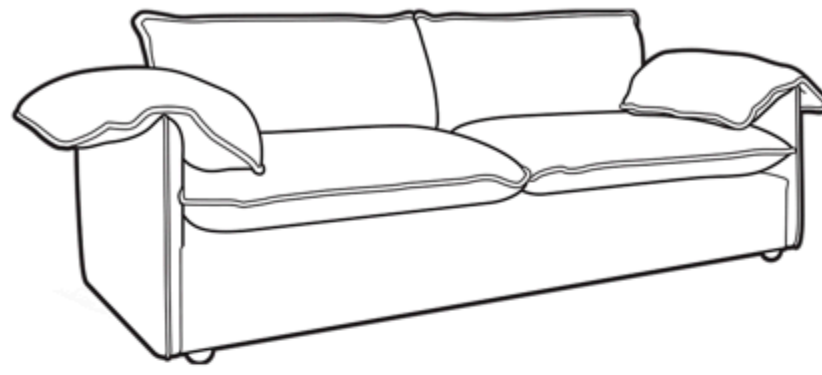

CLOUD SOFAS

SOFAS & FOOTSTOOL

CLOUD 250cm GRAND SOFA
W250cmxD105cmxH90cm

CLOUD 230cm LARGE SOFA
W230cmxD105cmxH90cm

CLOUD 210cm MEDIUM SOFA
W210cmxD105cmxH90cm

CLOUD 190cm COMPACT SOFA
W190cmxD105cmxH90cm

CLOUD 150cm CUDDLER
W150cmxD105cmxH90cm

CLOUD 75cm SQUARE FOOTSTOOL
W75cmxD75cmxH46cm

FEATURES

1. LUXURIOUS SUPPORTIVE COMFORT FROM FOAM/FEATHER PRIMALUX SEAT CUSHIONS.
2. BACK AND ARM CUSHIONS ARE DUCK FEATHER/FIBRE MIX, SUSTAINABLY SOURCED.
3. CONTEMPORARY STYLING FOR ANY INTERIOR
4. FOOT TYPE - LOW METAL DOME WITH TITANIUM FINISH.